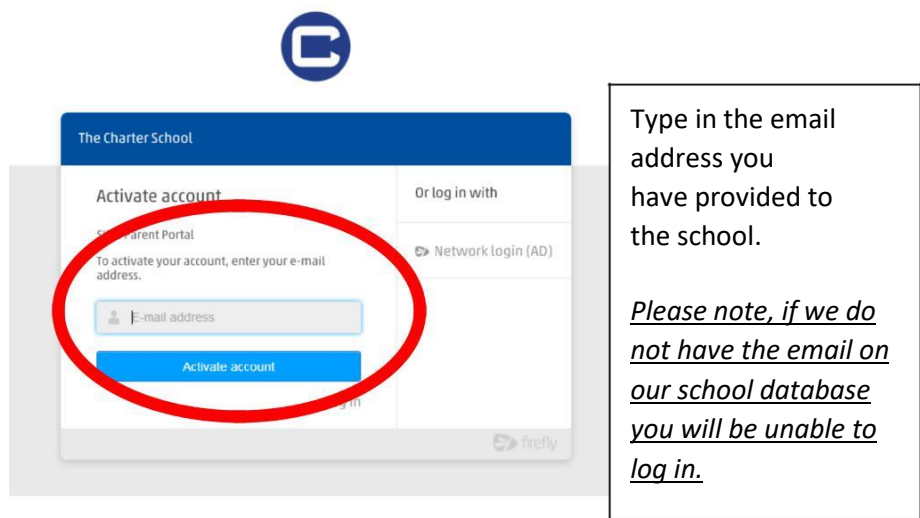

Network login (AD)

Username
msnell

Password

Log in

Or log in with

SIMS Parent Portal

Select log in with SIMS parent portal

firefly