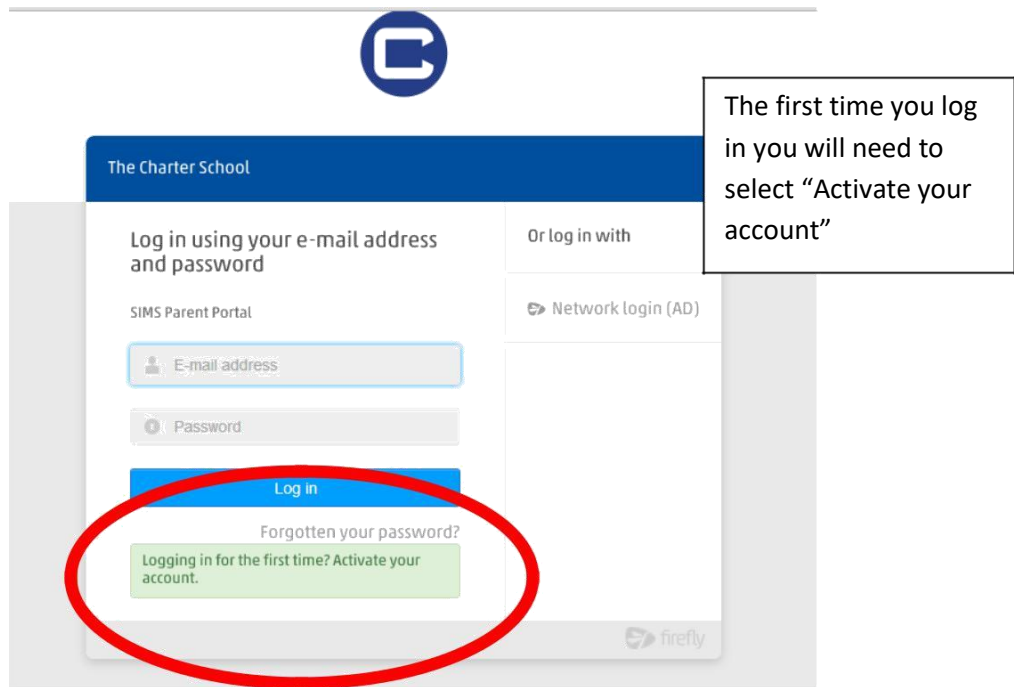

Network login (AD)

Username
msnell

Password

Log in

Or log in with

SIMS Parent Portal

Select log in with SIMS parent portal

firefly