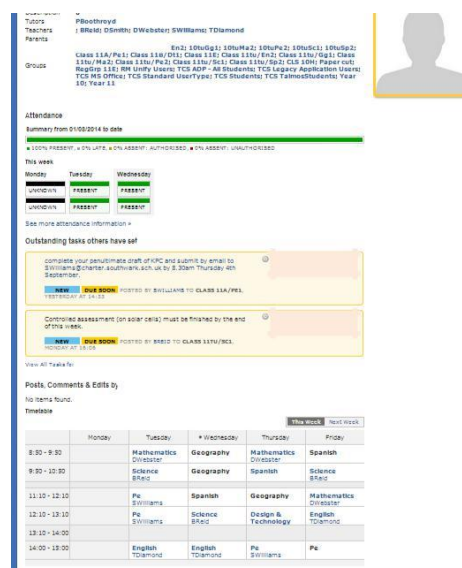

You will be presented with a screen providing you with Attendance, Timetable, Homework and teaching information