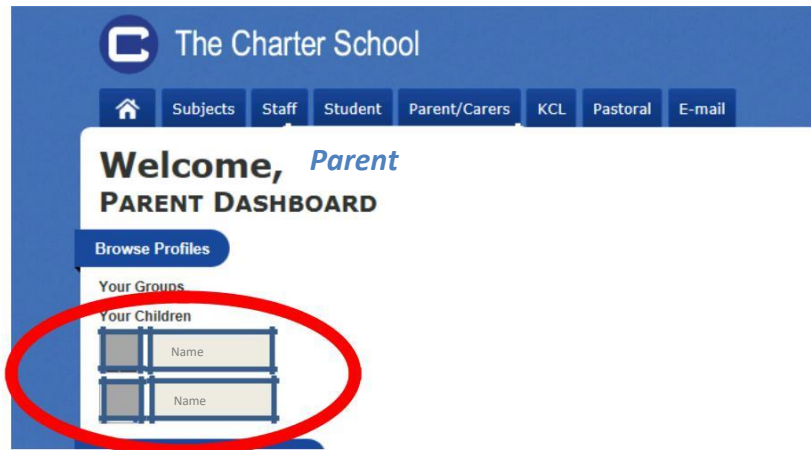

Features of the New VLE - Timetable, Homework and Attendance

Once logged in you should immediately see the following window with the name(s) of your children under the 'Browse Profiles' heading. Select to see their details