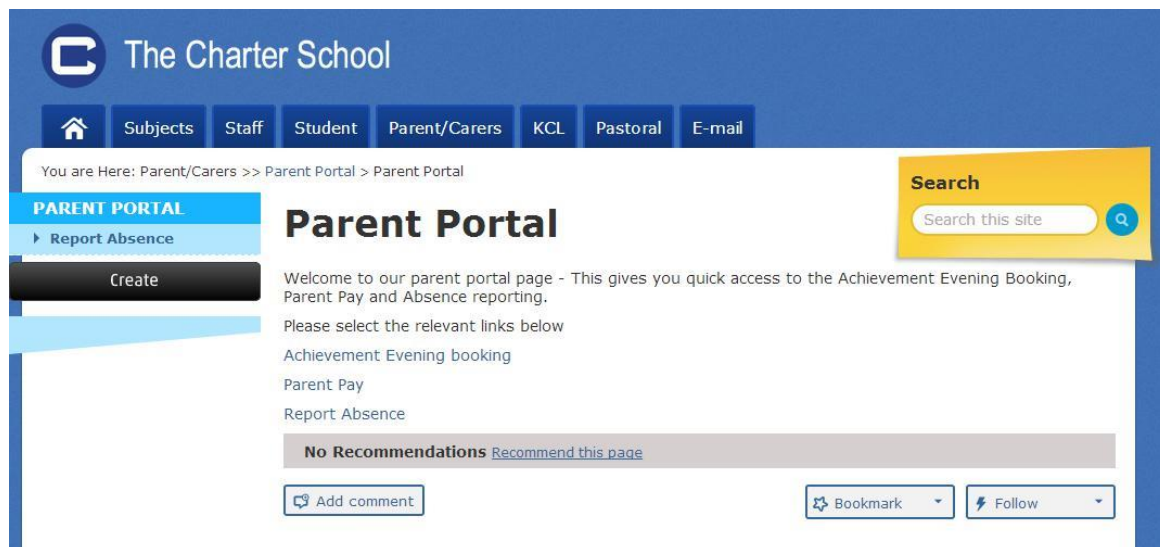

Features of the New VLE - Timetable, Homework and Attendance

Once logged in you should immediately see the following window with the name(s) of your children under the 'Browse Profiles' heading. Select to see their details

You will be presented with a screen providing you with Attendance, Timetable, Homework and teaching information

Features of the New VLE – Parent Portal

This allows you to access Parent Pay, Achievement Evening bookings and Report any absences.